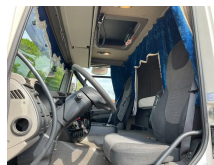

DAF CF 75.310 CF 75.310 6x2 Chassis Cabine 2013

General features

Brand	DAF
Model	CF 75.310
Subcategory	Chassis cab
Licence plate	83bb12
Odometer reading	995.777km
Construction year	2013
Date of first registration	04-01-2013
Condition	Used
Fuel	Diesel
Emission class	Euro 5
Reference	5599

Characteristics

Empty weight	13.155kg
Load capacity	14.845kg
Max. weight	28.000kg
Length	1.126cm

Width	260cm
Cabin	full
Cylinder contents	9.186cc

DAF CF 75.310 CF 75.310 6x2 Chassis Cabine 2013

Technical specifications