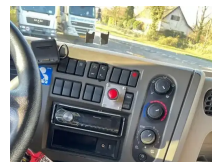

Renault Midlum 270 Midlum 12.270 4x2 Closed Box

General features

Brand	Renault
Model	Midlum 270
Subcategory	Box
Licence plate	70bgz8
Odometer reading	358.037km
Construction year	2013
Date of first registration	21-10-2013
Condition	Used
Fuel	Diesel
Emission class	Euro 5
Reference	5610

Characteristics

Empty weight	7.020kg
Load capacity	4.980kg
Max. weight	12.000kg
Length	960cm
Width	255cm
Cylinder contents	7.146cc

Renault Midlum 270 Midlum 12.270 4x2 Closed Box

Technical specifications

Number of axes	2
----------------	---

Axis configuration	4x2
--------------------	-----

Accessories

-
- Air conditioning
- Central locking
- Electrically operated windows
- Sleeper cab
- Heavy duty engine brake
- Visor