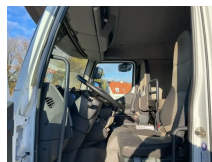

Renault Midlum 270 Midlum 12.270 4x2 Closed Box

General features

Brand	Renault
Model	Midlum 270
Subcategory	Box
Licence plate	70bgz8
Odometer reading	358.037km
Construction year	2013
Date of first registration	21-10-2013
Condition	Used
Fuel	Diesel
Emission class	Euro 5
Reference	5610

Characteristics

Empty weight	7.020kg
Load capacity	4.980kg
Max. weight	12.000kg
Length	960cm
Width	255cm
Cylinder contents	7.146cc

Renault Midlum 270 Midlum 12.270 4x2 Closed Box

Technical specifications