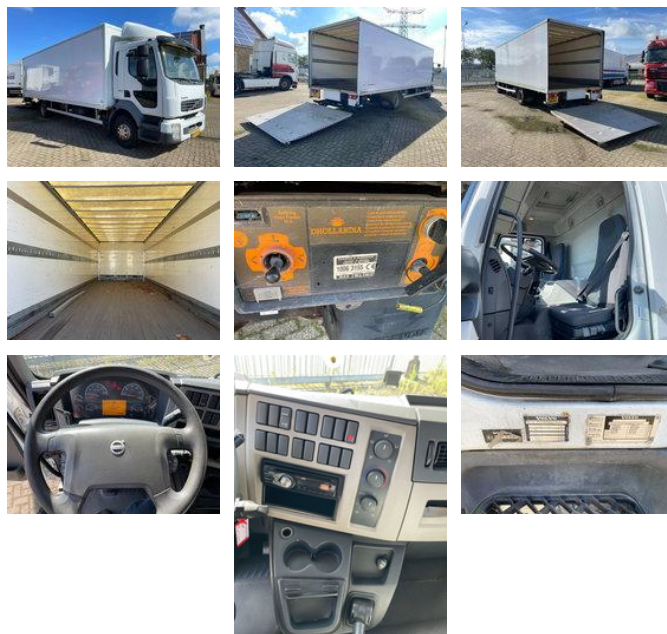

Volvo FL 12 FL 12 240

General features

Brand	Volvo
Model	FL 12
Subcategory	Box
Licence plate	BX-SV-91
Odometer reading	655.150km
Construction year	2010
Date of first registration	16-09-2010
Condition	Used
Fuel	Diesel
Emission class	Euro 5

Characteristics

Empty weight	7.350kg
Load capacity	4.640kg
GVW	11.990kg
Length	980cm

Width	255cm
Cylinder contents	7.146cc

Volvo FL 12 FL 12 240

Technical specifications

Number of axes	2
Axis configuration	4x2
Transmission	Automatic
Engine output	181kw